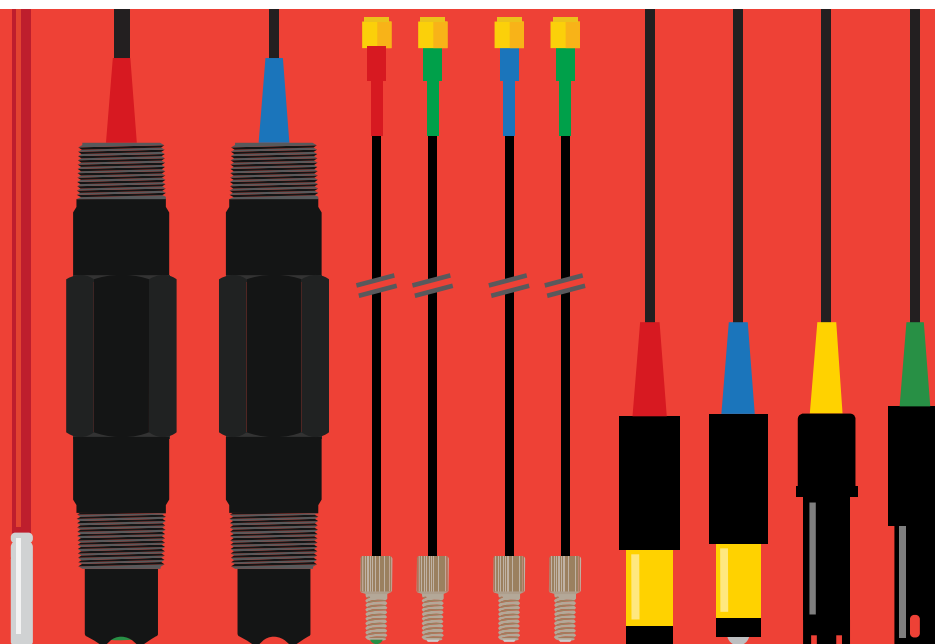

Probe Pipe Fitting compatibility chart

laboratory size probes

- Lab Grade pH probe
- Consumer Grade pH probe
- Spear Tip pH probe
- Lab Grade ORP probe
- Consumer Grade ORP probe
- Dissolved Oxygen probe
- Conductivity K 0.1 probe
- Conductivity K 1.0 probe
- Conductivity K 10 probe